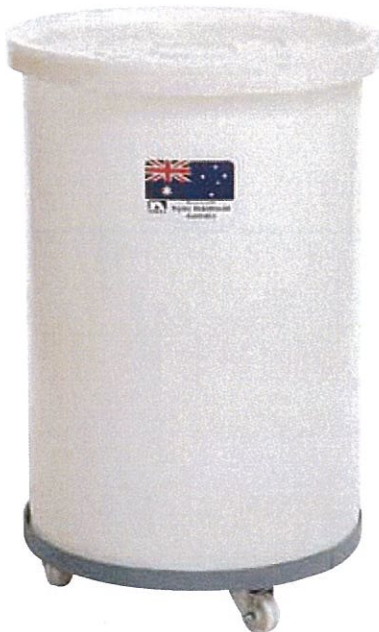

Trolleys

Superior Pak combines amazing storage capacity with the convenience of easy mobility in its trolley-mounted materials handling range. Housed in a sturdy chassis with wheels, the Superior Pak range of trolley-mounted products make easy work of moving loads around your work space.

Code	Description	Capacity (L)	Rim Dimension L x W (mm)	Height (mm)	Weight (kg)	Max Load Rating (kg)
E0014A	225 L Cylindrical Drum on Castors	225	635 Ø	990		200
E0013	225 L Cylindrical Drum Lid	n/a	635 Ø	100		n/a
Comments: For E0014A.						
E0590B	Tall Boy Trolley	700	1070 x 725	1620	60	n/a
Comments: Includes shelves.						

E0014A 225 litre Cylindrical Drum on Castors plus
E0013 Lid 225 litre Cylindrical Drum Lid

E0590B Standard 700 kg Tall Boy Trolley includes Shelves

Code	Description	Capacity (L)	Rim Dimension L x W (mm)	Height (mm)	Weight (kg)	Max Load Rating (kg)
E0588B	170 L Trolley	170	1150 x 635	530		450
Comments:		4 x 100 mm castors.				
E0069B	250 L SuperTruck	250	1150 x 635	670		450
Comments:		4 x 100 mm castors.				
E0579A	300 L SuperTruck	300	1000 x 700	780		450
E0061B	450 L SuperTruck	450	1350 x 730	790		450
Comments:		4 x 100 mm castors.				
E0061C	450 L Ezy Lifter Option	450	1350 x 730	810		500
Comments:		With full support trolley.				
E0615A	450 L SuperTruck - Non-Marking	450	1385 x 750	795		450
Comments:		4 x 125 mm non-marking rubber tyres.				
E0079C	1000 L SuperTruck	450	1955 x 890	1090		750
Comments:		4 x 150 mm castors. For very heavy & liquid loads.				