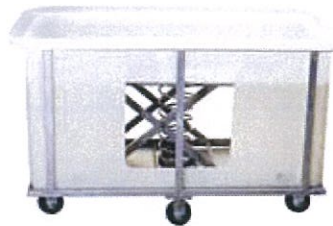

Trolleys

Superior Pak combines amazing storage capacity with the convenience of easy mobility in its trolley-mounted materials handling range. Housed in a sturdy chassis with wheels, the Superior Pak range of trolley-mounted products make easy work of moving loads around your work space.

Code	Description	Capacity (L)	Rim Dimension L x W (mm)	Height (mm)	Weight (kg)	Max Load Rating (kg)
E0014A	225 L Cylindrical Drum on Castors	225	635 Ø	990		200
E0013	225 L Cylindrical Drum Lid	n/a	635 Ø	100		n/a
Comments: For E0014A.						
E0590B	Tall Boy Trolley	700	1070 x 725	1620	60	n/a
Comments: Includes shelves.						

E0014A 225 litre Cylindrical Drum on Castors plus
E0013 Lid 225 litre Cylindrical Drum Lid

E0590B Standard 700 kg Tall Boy Trolley includes Shelves

Code	Description	Capacity (L)	Rim Dimension L x W (mm)	Height (mm)	Weight (kg)	Max Load Rating (kg)
E0588B	170 L Trolley	170	1150 x 635	530		450
Comments:		4 x 100 mm castors.				
E0069B	250 L SuperTruck	250	1150 x 635	670		450
Comments:		4 x 100 mm castors.				
E0579A	300 L SuperTruck	300	1000 x 700	780		450
E0061B	450 L SuperTruck	450	1350 x 730	790		450
Comments:		4 x 100 mm castors.				
E0061C	450 L Ezy Lifter Option	450	1350 x 730	810		500
Comments:		With full support trolley.				
E0615A	450 L SuperTruck - Non-Marking	450	1385 x 750	795		450
Comments:		4 x 125 mm non-marking rubber tyres.				
E0079C	1000 L SuperTruck	450	1955 x 890	1090		750
Comments:		4 x 150 mm castors. For very heavy & liquid loads.				

E0588B 170 litre with B Type Trolley

E0069B 250 litre SuperTruck with B Type Trolley

E0579A 300 litre SuperTruck with Castors

E0061C 450 litre Ezy Lifter Option

E0615A 450 litre SuperTruck with Castors

E0079C 1000 litre SuperTruck with C Type Trolley